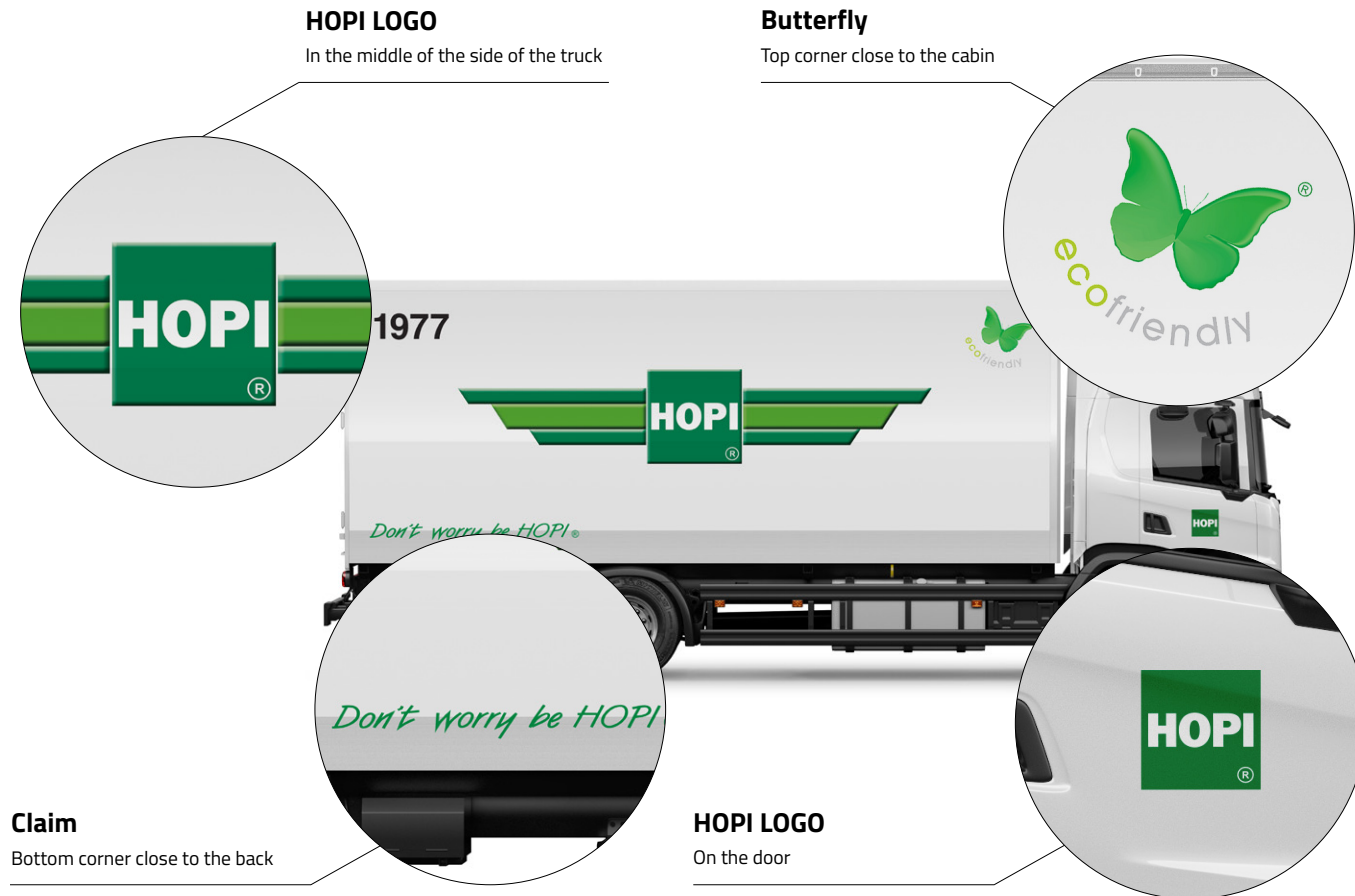

Branding for
Official
HOPI Trucks

Branding for Official HOPI Trucks

Large Truck

Side

Green Colour stickers on white trucks

HOPI Green

HEX	#007D32
RGB	rgb(0, 125, 50)
CMYK	95-0-100-27
Pantone C	356 C
Pantone U	356 U
RAL	6032

Don't worry be HOPI®

Front and Back

Claim

Above the front window - green Hopi Colour

HOPI LOGO

Back door of the truck

Green Colour stickers on white trucks

HOPI Green

HEX	#007D32
RGB	rgb(0, 125, 50)
CMYK	95-0-100-27
Pantone C	356 C
Pantone U	356 U
RAL	6032

Don't worry be HOPI®

Small Truck

Side

Green Colour stickers on white trucks

HOPI Green

HEX	#007D32
RGB	rgb(0, 125, 50)
CMYK	95-0-100-27
Pantone C	356 C
Pantone U	356 U
RAL	6032