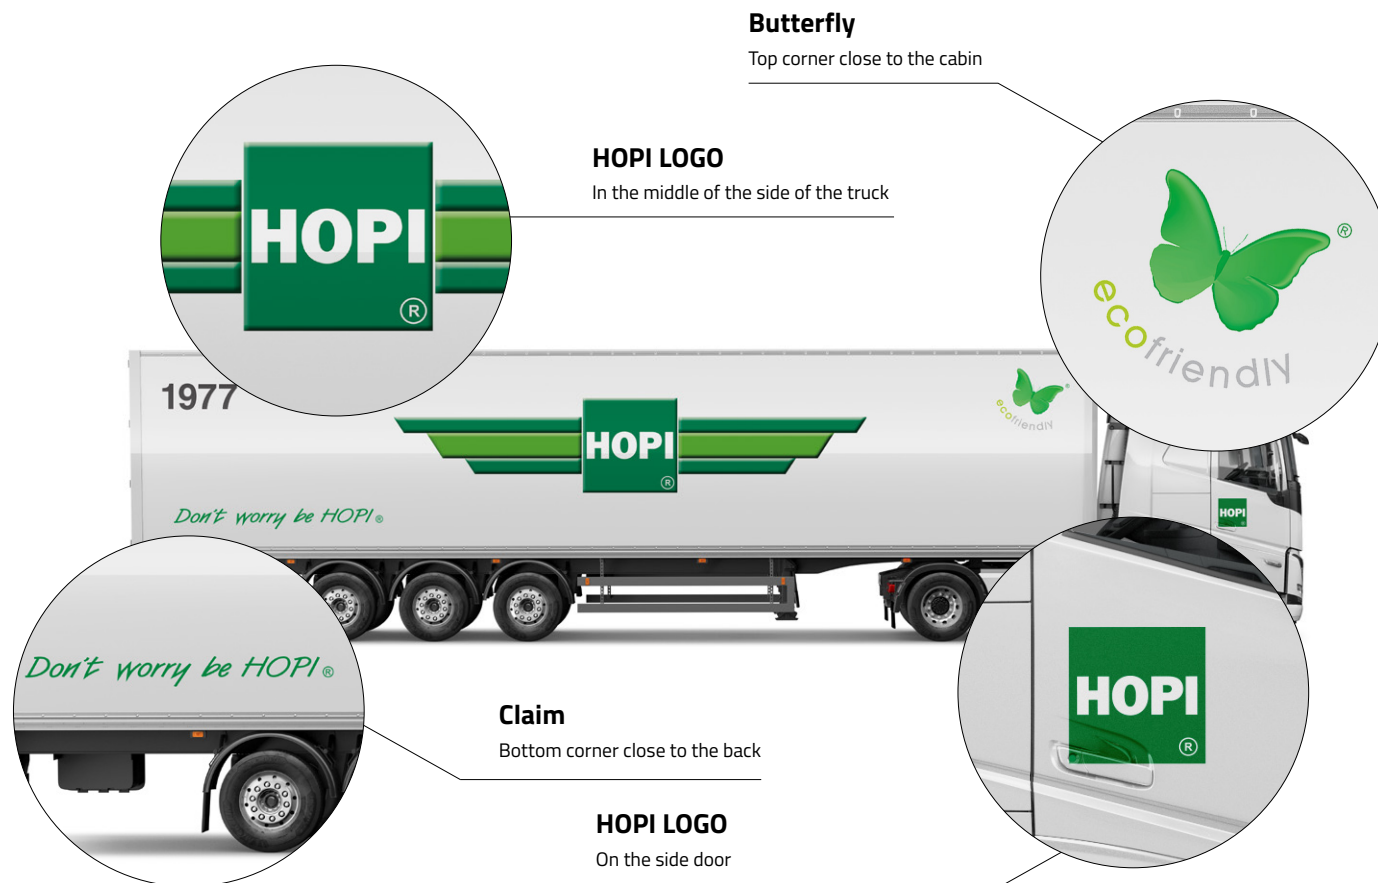

Branding for
Official
HOPI Trucks

Branding for Official HOPI Trucks

Large Truck

Side

Green Colour stickers on white trucks

HOPI Green

HEX	#007D32
RGB	rgb(0, 125, 50)
CMYK	95-0-100-27
Pantone C	356 C
Pantone U	356 U
RAL	6032

Don't worry be HOPI®

Front and Back

Claim

Above the front window - green Hopi Colour

HOPI LOGO

Back door of the truck

Green Colour stickers on white trucks

HOPI Green

HEX	#007D32
RGB	rgb(0, 125, 50)
CMYK	95-0-100-27
Pantone C	356 C
Pantone U	356 U
RAL	6032

Don't worry be HOPI®

Small Truck

Side

Green Colour stickers on white trucks

HOPI Green

HEX	#007D32
RGB	rgb(0, 125, 50)
CMYK	95-0-100-27
Pantone C	356 C
Pantone U	356 U
RAL	6032

Front and Back

Claim

Above the front window - green Hopi Colour

HOPI LOGO

Back door of the truck

Green Colour stickers on white trucks

HOPI Green

HEX	#007D32
RGB	rgb(0, 125, 50)
CMYK	95-0-100-27
Pantone C	356 C
Pantone U	356 U
RAL	6032